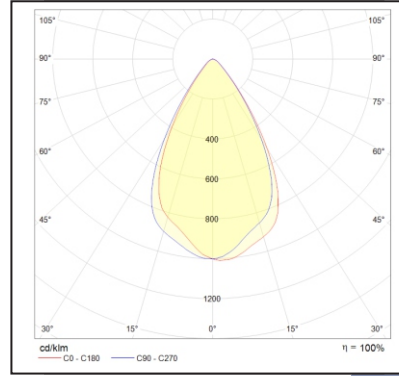

Photometric Data: 65° Beam Angle

Model Name	NGBP Flood LED-Ex			
Rated Wattage(W)	40W	55W	72W	102W
Amperage	700mA	1050mA	700mA	1050mA
Luminous Efficacy (system)	100lm/W	100lm/W	100lm/W	100lm/W
Luminous Flux (system)	4000lm	5500lm	7200lm	10200lm
Colour Rendering Index	>Ra70	>Ra70	>Ra70	>Ra70
Colour Temperature	5000K (4000K / 6000K available on special request)			
Rated Voltage	220V-240V AC, 50/60Hz			
Ingress Protection Grade	IP66			
Ambient Temperature	-20°C to +40°C			
Power Factor	>0,95			
Rated Lifetime	60 000 Hr.			
Installation	Wall, Ceiling, Bracket and Pole mounting			
Beam Angle	65° (120° beam angle available on special request)			
Dimensions	L x W x H			
	410x303x72mm			
Weight	4.9kg (5.1kg box)			
Classification	Zone 1			
Ex-Mark	Ex e mb IIC T4 Gc IP66 / Ex tb IIIC T135°C Db IP66			