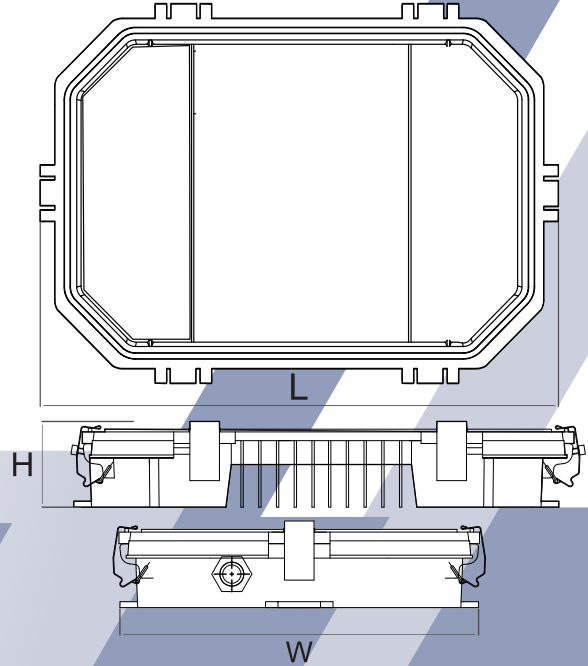

Frame: The frame is fitted with 6 spring stainless steel fingertip latches which hold the frame in position.

Gasket: Round silicone sponge gasket retainer within a recess in the cast aluminium base provides a seal for outdoor use.

Photometric Data: 65° Beam Angle

Model Name	NGBP Flood LED-Ex			
Rated Wattage(W)	40W	55W	72W	102W
Amperage	700mA	1050mA	700mA	1050mA
Luminous Efficacy (system)	100lm/W	100lm/W	100lm/W	100lm/W
Luminous Flux (system)	4000lm	5500lm	7200lm	10200lm
Colour Rendering Index	>Ra70	>Ra70	>Ra70	>Ra70
Colour Temperature	5000K (4000K / 6000K available on special request)			
Rated Voltage	220V-240V AC, 50/60Hz			
Ingress Protection Grade	IP66			
Ambient Temperature	-20°C to +40°C			
Power Factor	>0,95			
Rated Lifetime	60 000 Hr.			
Installation	Wall, Ceiling, Bracket and Pole mounting			
Beam Angle	65° (120° beam angle available on special request)			
Dimensions	L x W x H			
	410x303x72mm			
Weight	4.9kg (5.1kg box)			
Classification	Zone 1			
Ex-Mark	Ex e mb IIC T4 Gc IP66 / Ex tb IIIC T135°C Db IP66			