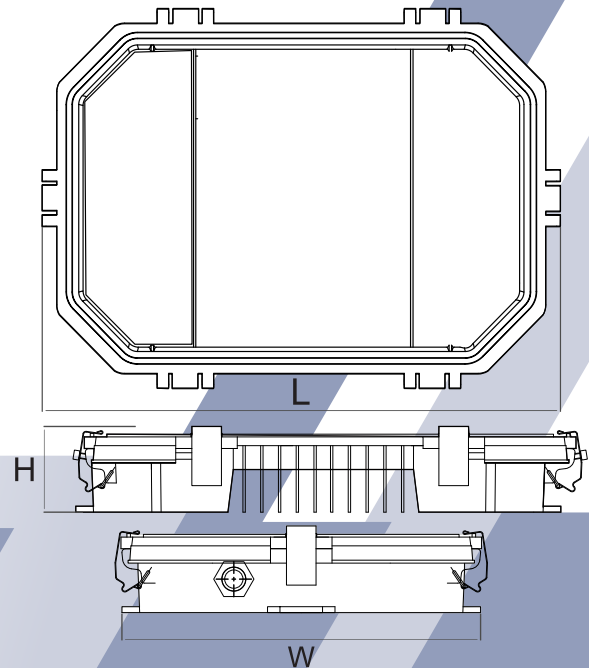

Frame: The frame is fitted with 6 spring stainless steel fingertip latches which hold the frame in position.

Gasket: Round silicone sponge gasket retainer within a recess in the cast aluminium base provides a seal for outdoor use.

Photometric Data: 65° Beam Angle

Model Name	NGBP Flood LED-Ex			
Rated Wattage(W)	40W	55W	72W	102W
Amperage	700mA	1050mA	700mA	1050mA
Luminous Efficacy (system)	100lm/W	100lm/W	100lm/W	100lm/W
Luminous Flux (system)	4000lm	5500lm	7200lm	10200lm
Colour Rendering Index	>Ra70	>Ra70	>Ra70	>Ra70
Colour Temperature	5000K (4000K / 6000K available on special request)			
Rated Voltage	220V-240V AC, 50/60Hz			
Ingress Protection Grade	IP66			
Ambient Temperature	-20°C to +40°C			
Power Factor	>0,95			
Rated Lifetime	60 000 Hr.			
Installation	Wall, Ceiling, Bracket and Pole mounting			
Beam Angle	65° (120° beam angle available on special request)			
Dimensions	L x W x H			
	410x303x72mm			
Weight	4.9kg (5.1kg box)			
Classification	Zone 1			
Ex-Mark	Ex e mb IIC T4 Gb IP66 / Ex tb IIIC T135°C Db IP66			