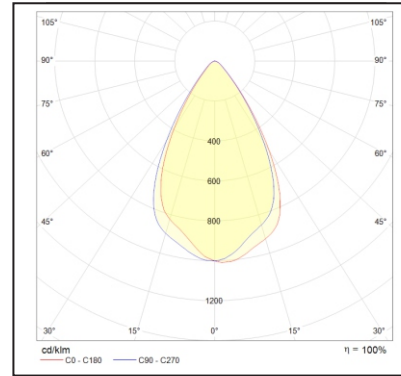

Photometric Data: 65° Beam Angle

Model Name	NGBP Flood LED-Ex			
Rated Wattage(W)	40W	55W	72W	102W
Amperage	700mA	1050mA	700mA	1050mA
Luminous Efficacy (system)	100lm/W	100lm/W	100lm/W	100lm/W
Luminous Flux (system)	4000lm	5500lm	7200lm	10200lm
Colour Rendering Index	>Ra70	>Ra70	>Ra70	>Ra70
Colour Temperature	5000K (4000K / 6000K available on special request)			
Rated Voltage	220V-240V AC, 50/60Hz			
Ingress Protection Grade	IP66			
Ambient Temperature	-20°C to +40°C			
Power Factor	>0,95			
Rated Lifetime	60 000 Hr.			
Installation	Wall, Ceiling, Bracket and Pole mounting			
Beam Angle	65° (120° beam angle available on special request)			
Dimensions	L x W x H			
	410x303x72mm			
Weight	4.9kg (5.1kg box)			
Classification	Zone 1			
Ex-Mark	Ex e mb IIC T4 Gb IP66 / Ex tb IIIC T135°C Db IP66			